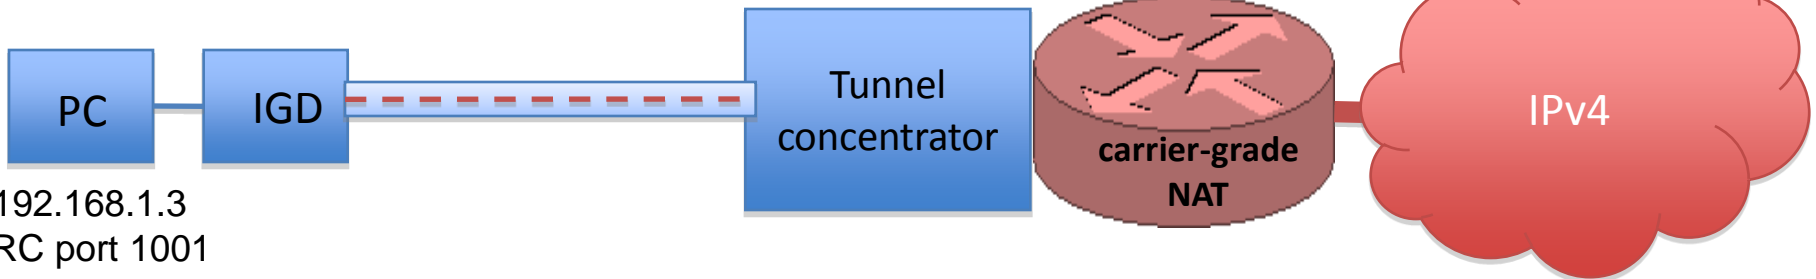

Gateway-based scenario:

IGD are provisioned with IPv6-only + IPv4 support for the home PC from a carrier-grade NAT

End-node scenario:

Dual-stack capable end-nodes are provisioned with IPv6-only + IPv4 support from a carrier-grade NAT