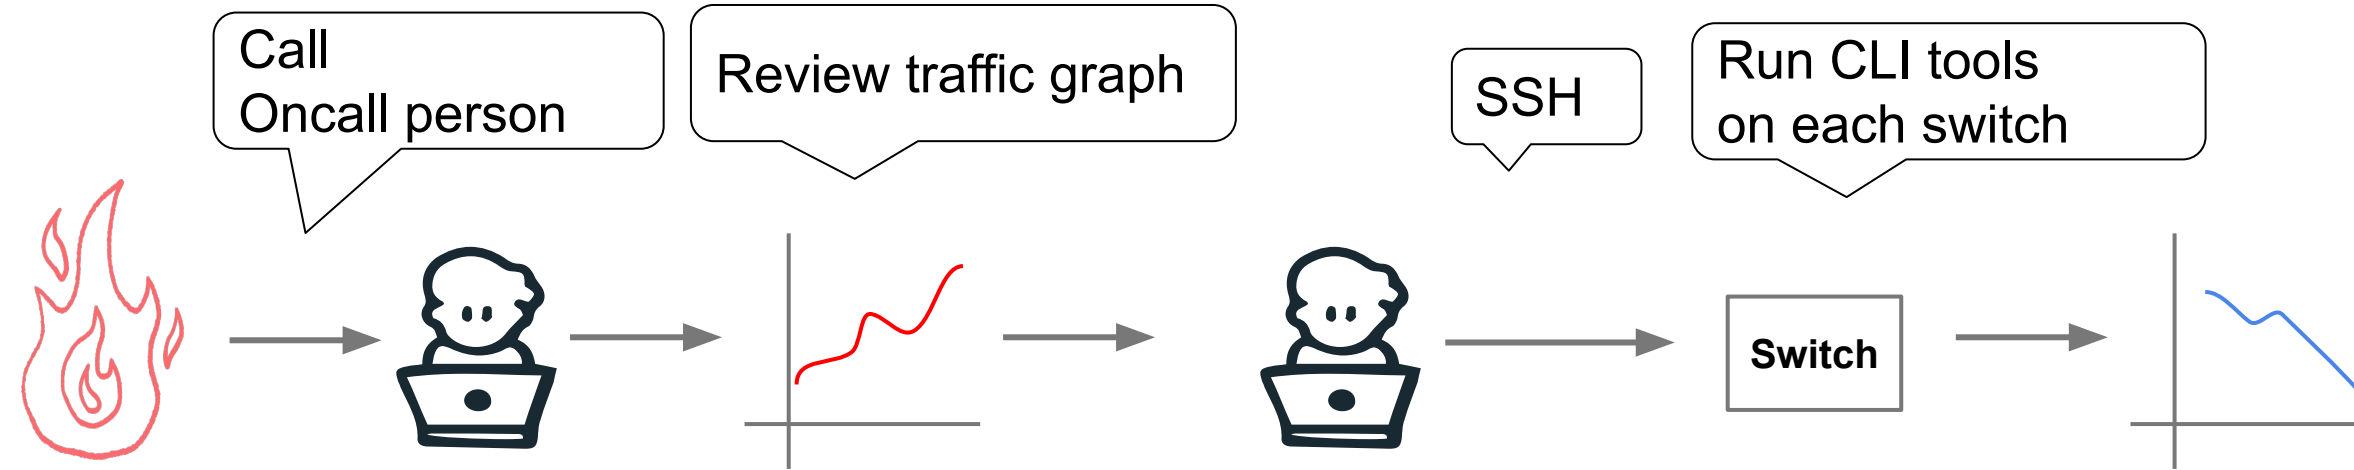

Evolution: Edge Traffic Control

Gen 1: On-box CLI tools
2013 ~

Gen 2: Remote CLI tools
2019 ~

Gen 3: Event-Driven Workflow
2020 ~

Gen 4: Auto Pilot
2022 ~

fastly[®]