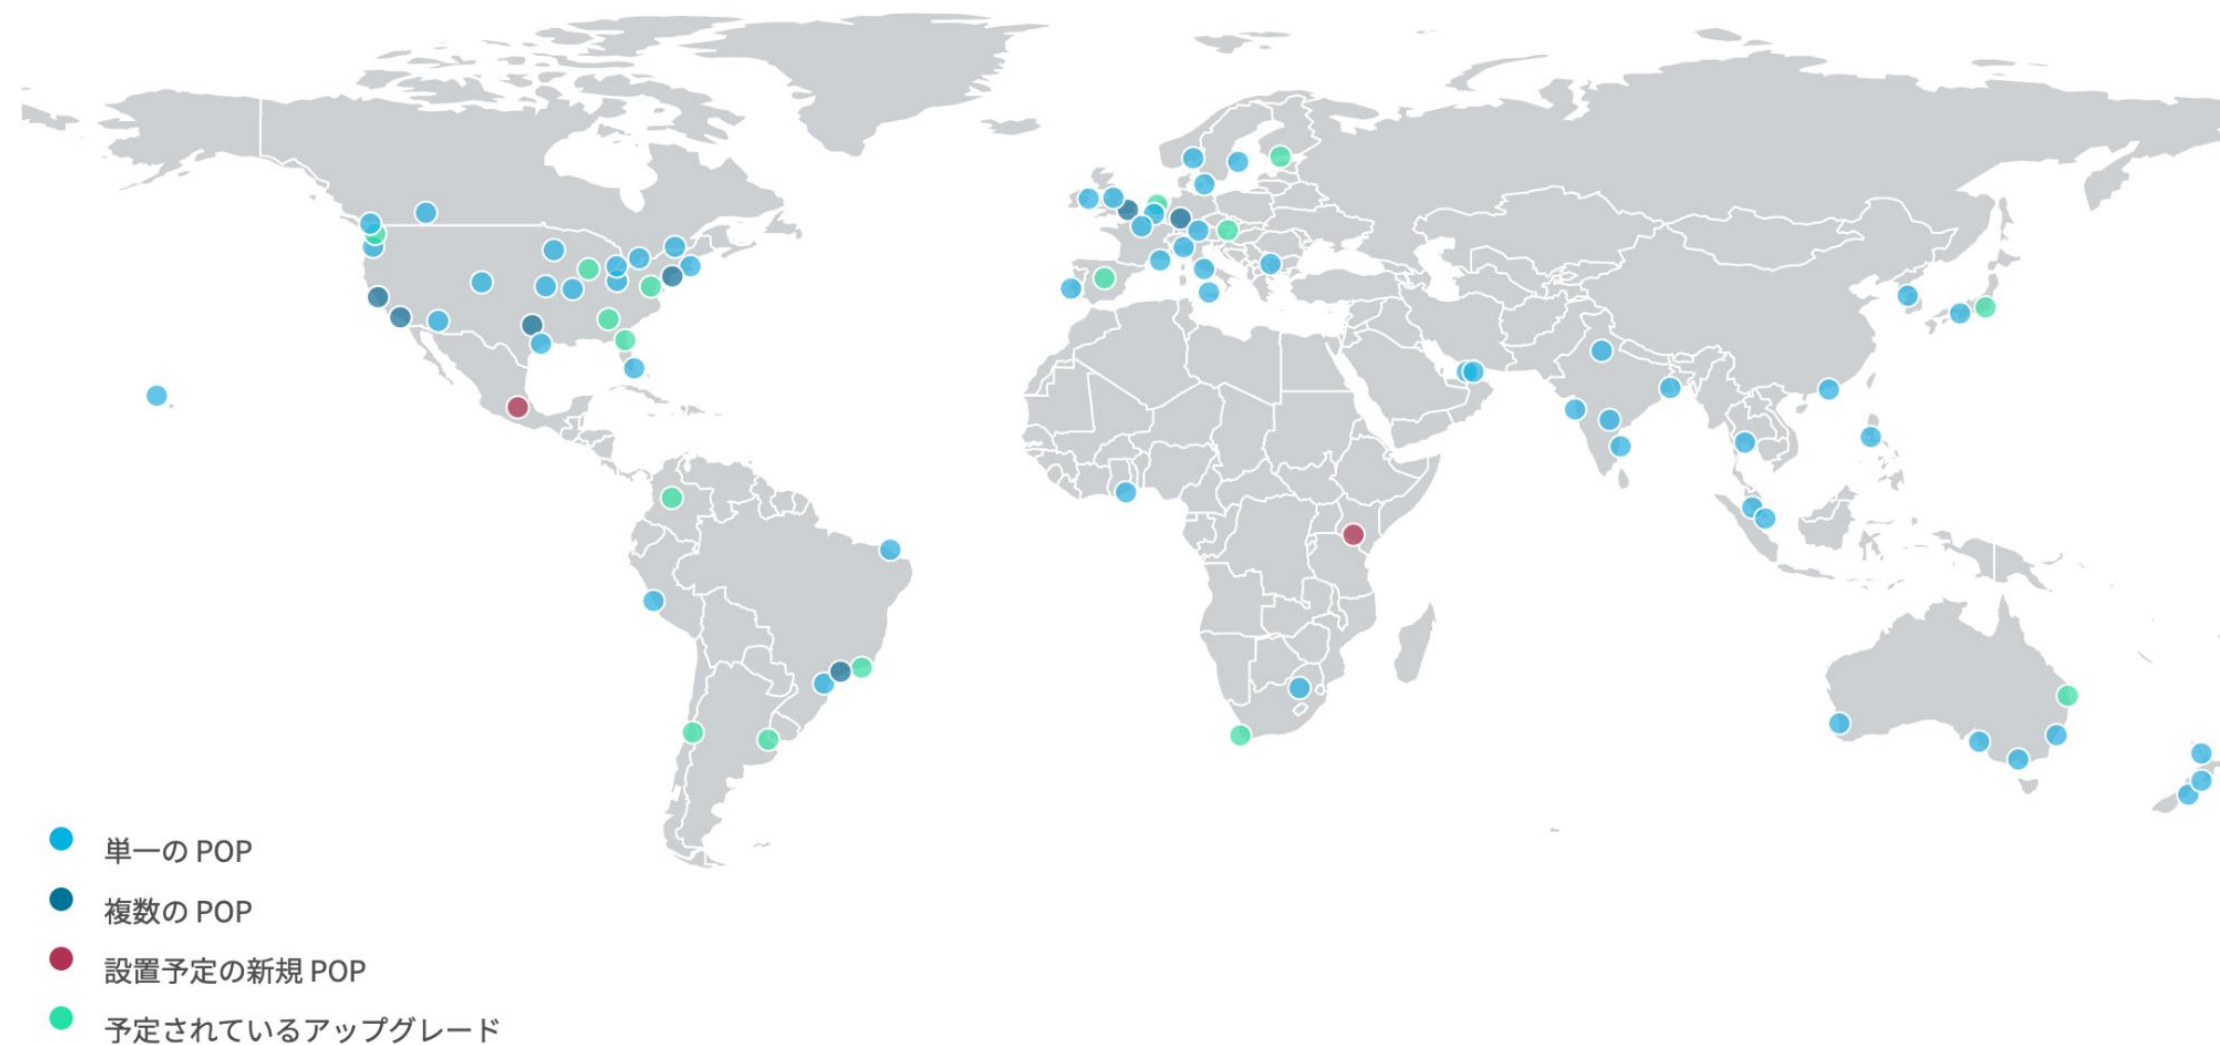

About us

- Edge Cloud Platform
- Founded in March 2011
- HQ in San Francisco
- 1117 Employees
- Global Network
  - 98 POPs
  - 35 Countries
  - 233 Tbps Edge Capacity
  - 5,201 Cache Servers

fastly®

as of 2022-09-30