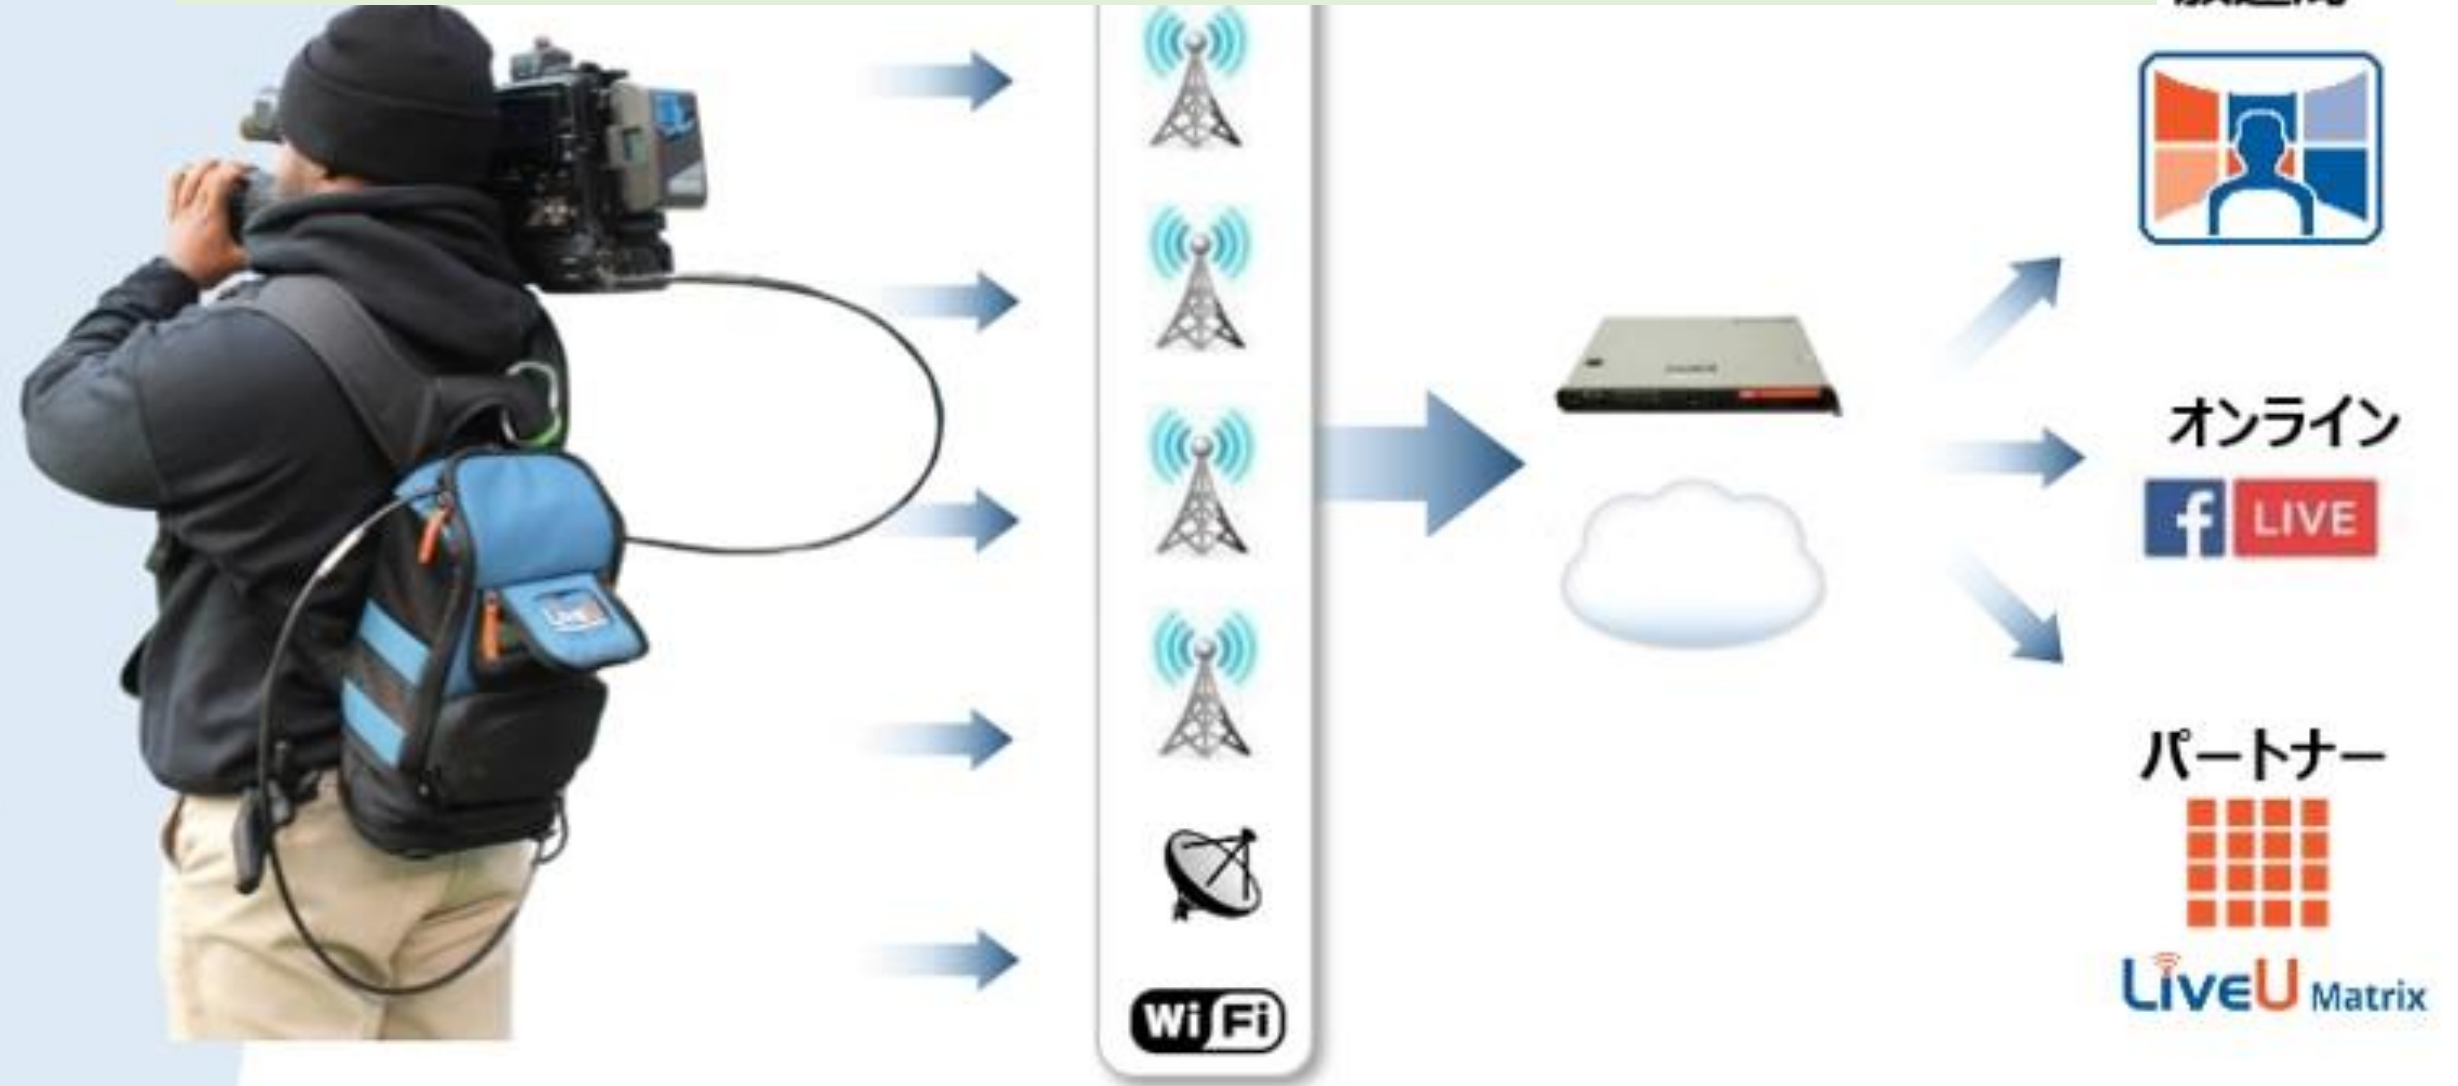

セルラー/IPボンディング装置の概要

映像送信機